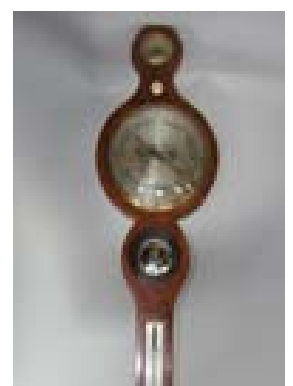

<u>Lot No</u>	<u>Description</u>
	Coronation Tin, Small Pill Box 'Dr Whites Glasgow Presbyterian Mixture' & Assorted Postcards etc
123	Morritts Intrepid 'Surf Cast' Fishing Reel - 1962
124	2 Albums of Cigarette Cards
125	2 Small Albums of WWI & other Early 20th Century Postcards
126	Cased Set of 6 Handpainted Spoons & Small Selection of Early Cigarette Cards
127	3 Small Brass Photo Frames incl Art Nouveau
128	Propelling Pencil with Integrated Cigarette Lighter & Brass Compass Plus 6 Silver Handled Butter Knives

Coins, Jewellery & Silver

129	Box of Mixed Coins G.B & USA - Listed
130	Collection of Italian Mosaic Brooches (9) & Collection of Dress Brooches (14)
131	Box of Silver Items Plus Others
132	Large Box of Costume Jewellery
133	Hat Pinstand with Hat Pins plus Others
134	3 Cameos & Malachite Beads
135	Box of Costume Jewellery & Old Buckles
136	Mixed Lot of Costume Jewellery & Watches
137	Sterling Silver Cigarette Box
138	Silver Footed Bowl with Handle
138A	Silver Sugar Shaker & 2 Silver Lidded Condiment Pots - 1 Embossed
138B	Pair of Silver Salts
138C	5 Silver Golf Spoons inc 2 Colne Golf Clubs
139	Cameo Brooch in 9ct Mount
140	115 ct Gold Bar Brooch & 2 9 ct Gold Bar Brooches

Clocks, Barometer, Mirrors & Juvenalia

141	Small Mantle Clock
142	Oak & Brass Wall Clock with 2